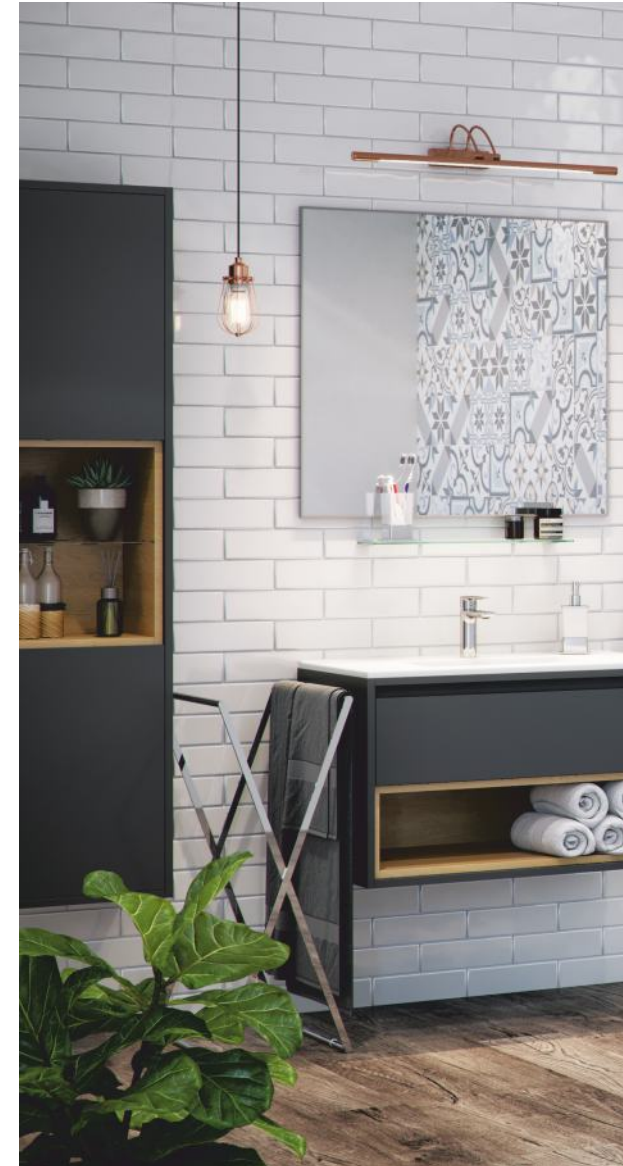

BATHROOM FITTINGS

COMFORT EXCELLENT VARIANT

actima

laveo

Ideal Standard

Pinar - Basin mixer tap

Ceraflex - Basin mixer tap

Glad - Shower mixer tap

Pinar - Shower mixer tap

Ceraflex - Shower mixer tap