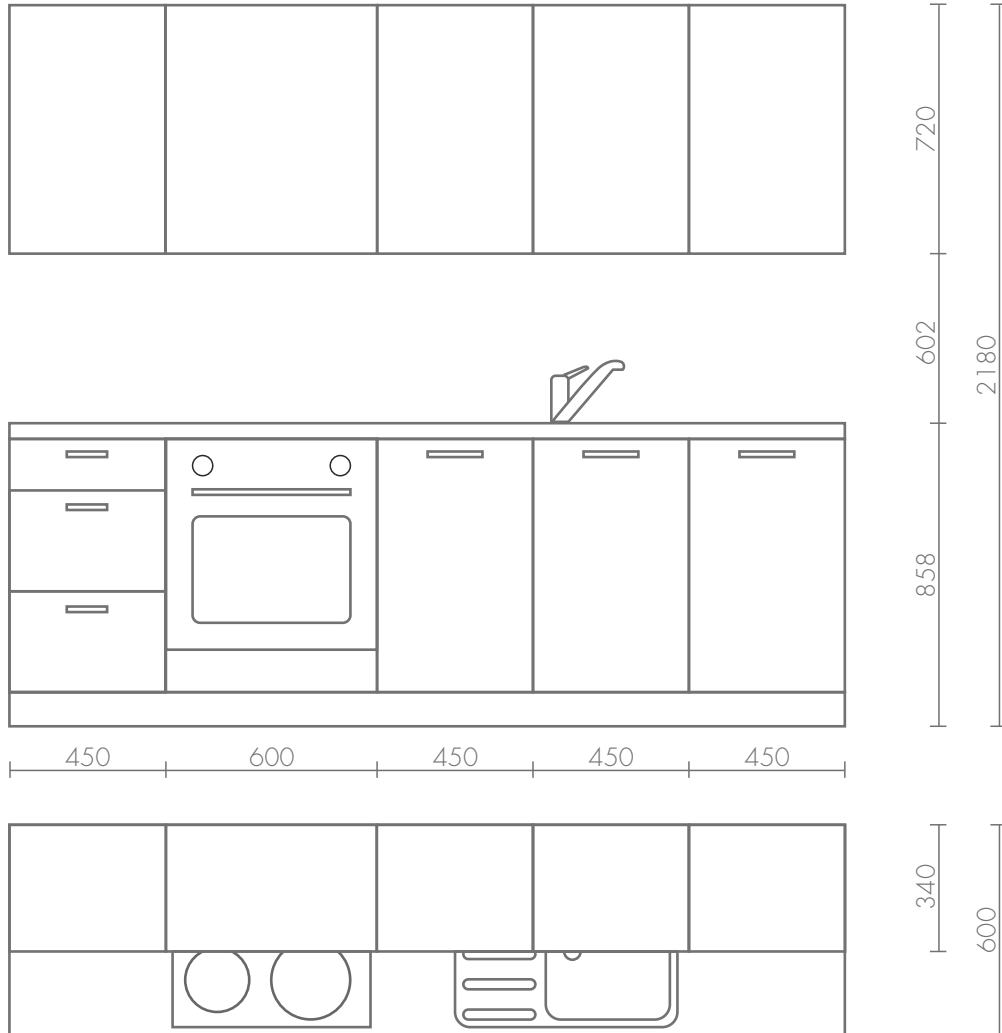

Power Plus Jurassic Oak
AC4, 1380 x 193 x 8 mm

PAINT AND JOINTS

COMFORT EXCELLENT VARIANT

Paint

Cement and silicone joints
(Intensive colors at extra charge)

CUSTOMIZED KITCHEN

ADDITIONAL OFFER

Customized kitchen with Excellent: