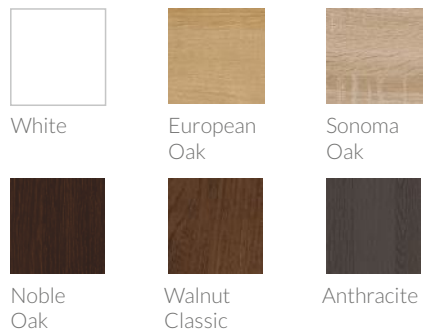

DOORS AND DOOR HANDLES

COMFORT EXCELLENT VARIANT

EGO
LINE®

Internal door **Matera 1, 2, 3:**

INVADO®